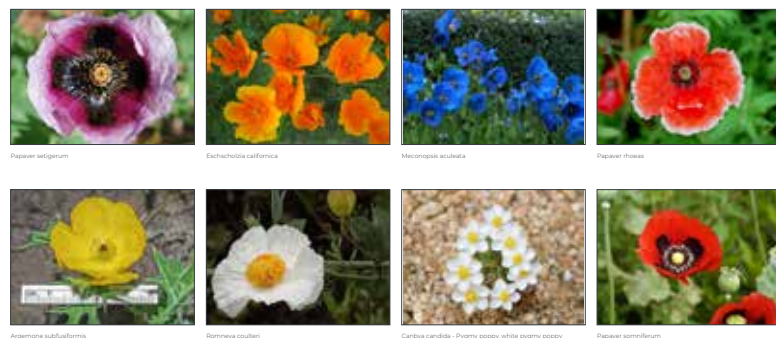

## Overview

In this project I explored how far I could take a brand-name with set logo and typography to make a unique eye catching label for multiple flavors. After completing color experiments I went with a simple flat composition where i used vectorized images of the brands namesake all these elements nest together in a unique label shape that embraces the bottle. I decided to expand upon the brand-name as it was an invaluable asset the brand has going for it, utilizing poppy species as a key component in the label composition counterbalanced by the fruit that flavors each soda.

## Visual Research+ Development

Explored different existing labels, especially smaller brands and imagined them paired with species of poppies.

### Poppy Soda | Color Palette

STRAWBERRY	ORANGE	PINK LEMONADE	BLACK CHERRY	HUCKLEBERRY	RHUBARB

POPPY SODA COLOR PALETTE 1: SINGLE COLOR

STRAWBERRY	ORANGE	PINK LEMONADE	BLACK CHERRY	HUCKLEBERRY	RHUBARB

POPPY SODA COLOR PALETTE 2: GRADIENT

STRAWBERRY	ORANGE	LEMONADE	BLACK CHERRY	HUCKLEBERRY	RHUBARB

POPPY SODA COLOR PALETTE 3: TWO COLOR