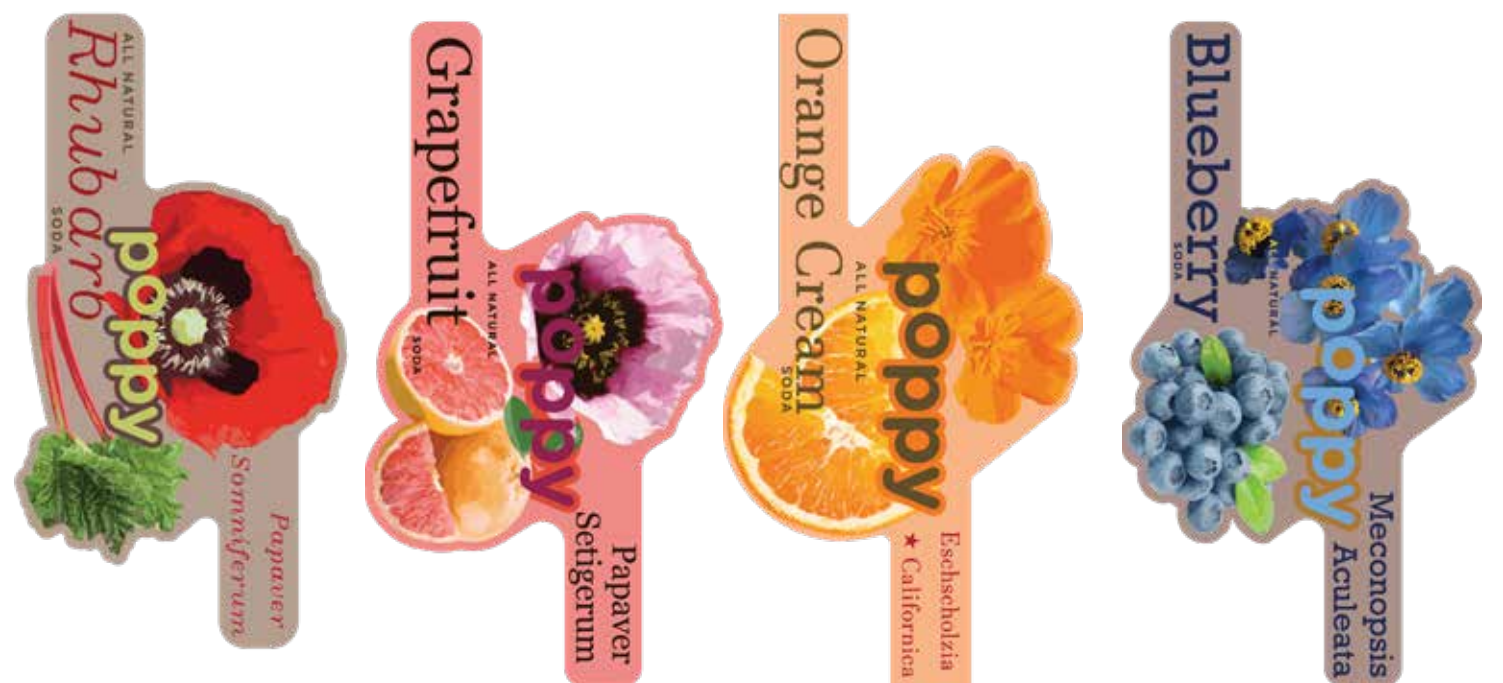

poppy ALL NATURAL SODA	poppy ALL NATURAL SODA	poppy ALL NATURAL SODA
Rhubarb Lemonade Huckleberry Black Cherry Strawberry Orange Proxima Nova Condensed Regular	Rhubarb Lemonade Huckleberry Black Cherry Strawberry Orange Proxima Nova Condensed- Extrabold Italic	Rhubarb Lemonade Huckleberry Black Cherry Strawberry Orange Proxima Nova Condensed Thin

poppy Papaver somniferum ALL NATURAL Rhubarb SODA	poppy ALL NATURAL Orange Soda Eschscholzia Californica
Prototype 1 Circular label test	Prototype 2 Special rectangular label California poppy

poppy
ALL NATURAL SODA
Lemonade
Romneya Coulteri

Final
First unique shape label With final hierarchy

Poppy Soda | Color Palette

STRAWBERRY	ORANGE	PINK LEMONADE	BLACK CHERRY	HUCKLEBERRY	RHUBARB

POPPY SODA COLOR PALETTE 1: SINGLE COLOR

STRAWBERRY	ORANGE	PINK LEMONADE	BLACK CHERRY	HUCKLEBERRY	RHUBARB

POPPY SODA COLOR PALETTE 2: GRADIENT

STRAWBERRY	ORANGE	LEMONADE	BLACK CHERRY	HUCKLEBERRY	RHUBARB

POPPY SODA COLOR PALETTE 3: TWO COLOR